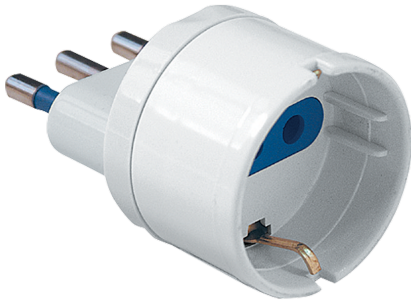

ECK33505

SINGLE ADAPTOR WHITE

Residential > Utility series > Items for domestic use > Adaptors > Plug adapter > Single schuko adaptor

Technical Symbols/Marks/Approvals

Norms

CEI 23-50 CEI 23-57

Etim

GROUP EG000013 - Domestic switching devices

CLASS EC001513 - Plug adapter

Colour	White	Model	Single	Nominal voltage	200-250 V
With plug for AU/NZ/PG/AR (AS/NZS 3112) (type I)	No	With plug for BE/DE/NL/RU (protective contact CEE 7/4, type F)	No	With plug for BE/DE/NL/RU/CH (Euro) (type C)	No
With plug for CH (SEV 1011 type 11) (type J)	No	With plug for CH (SEV 1011 type 12) (type J)	No	With plug for CH (SEV 1011 type 23) (type J)	No
With plug for FR (earth pin) (type E)	No	With plug for UK/HK (BS 1363) (type G)	No	With plug for IT (S/P 11)	No
With plug for IT (S/P 17) (type L)	Yes	With plug for US/CA/CN (NEMA 1-15) (type A)	No	With plug for US/CA/CN (NEMA 5-15) (type B)	No
Type of bus	IT (P 30)	Number of USB ports	0	Nominal current	16-16 A

0.25x0.46x0.235 [m]

8.2 [kg]